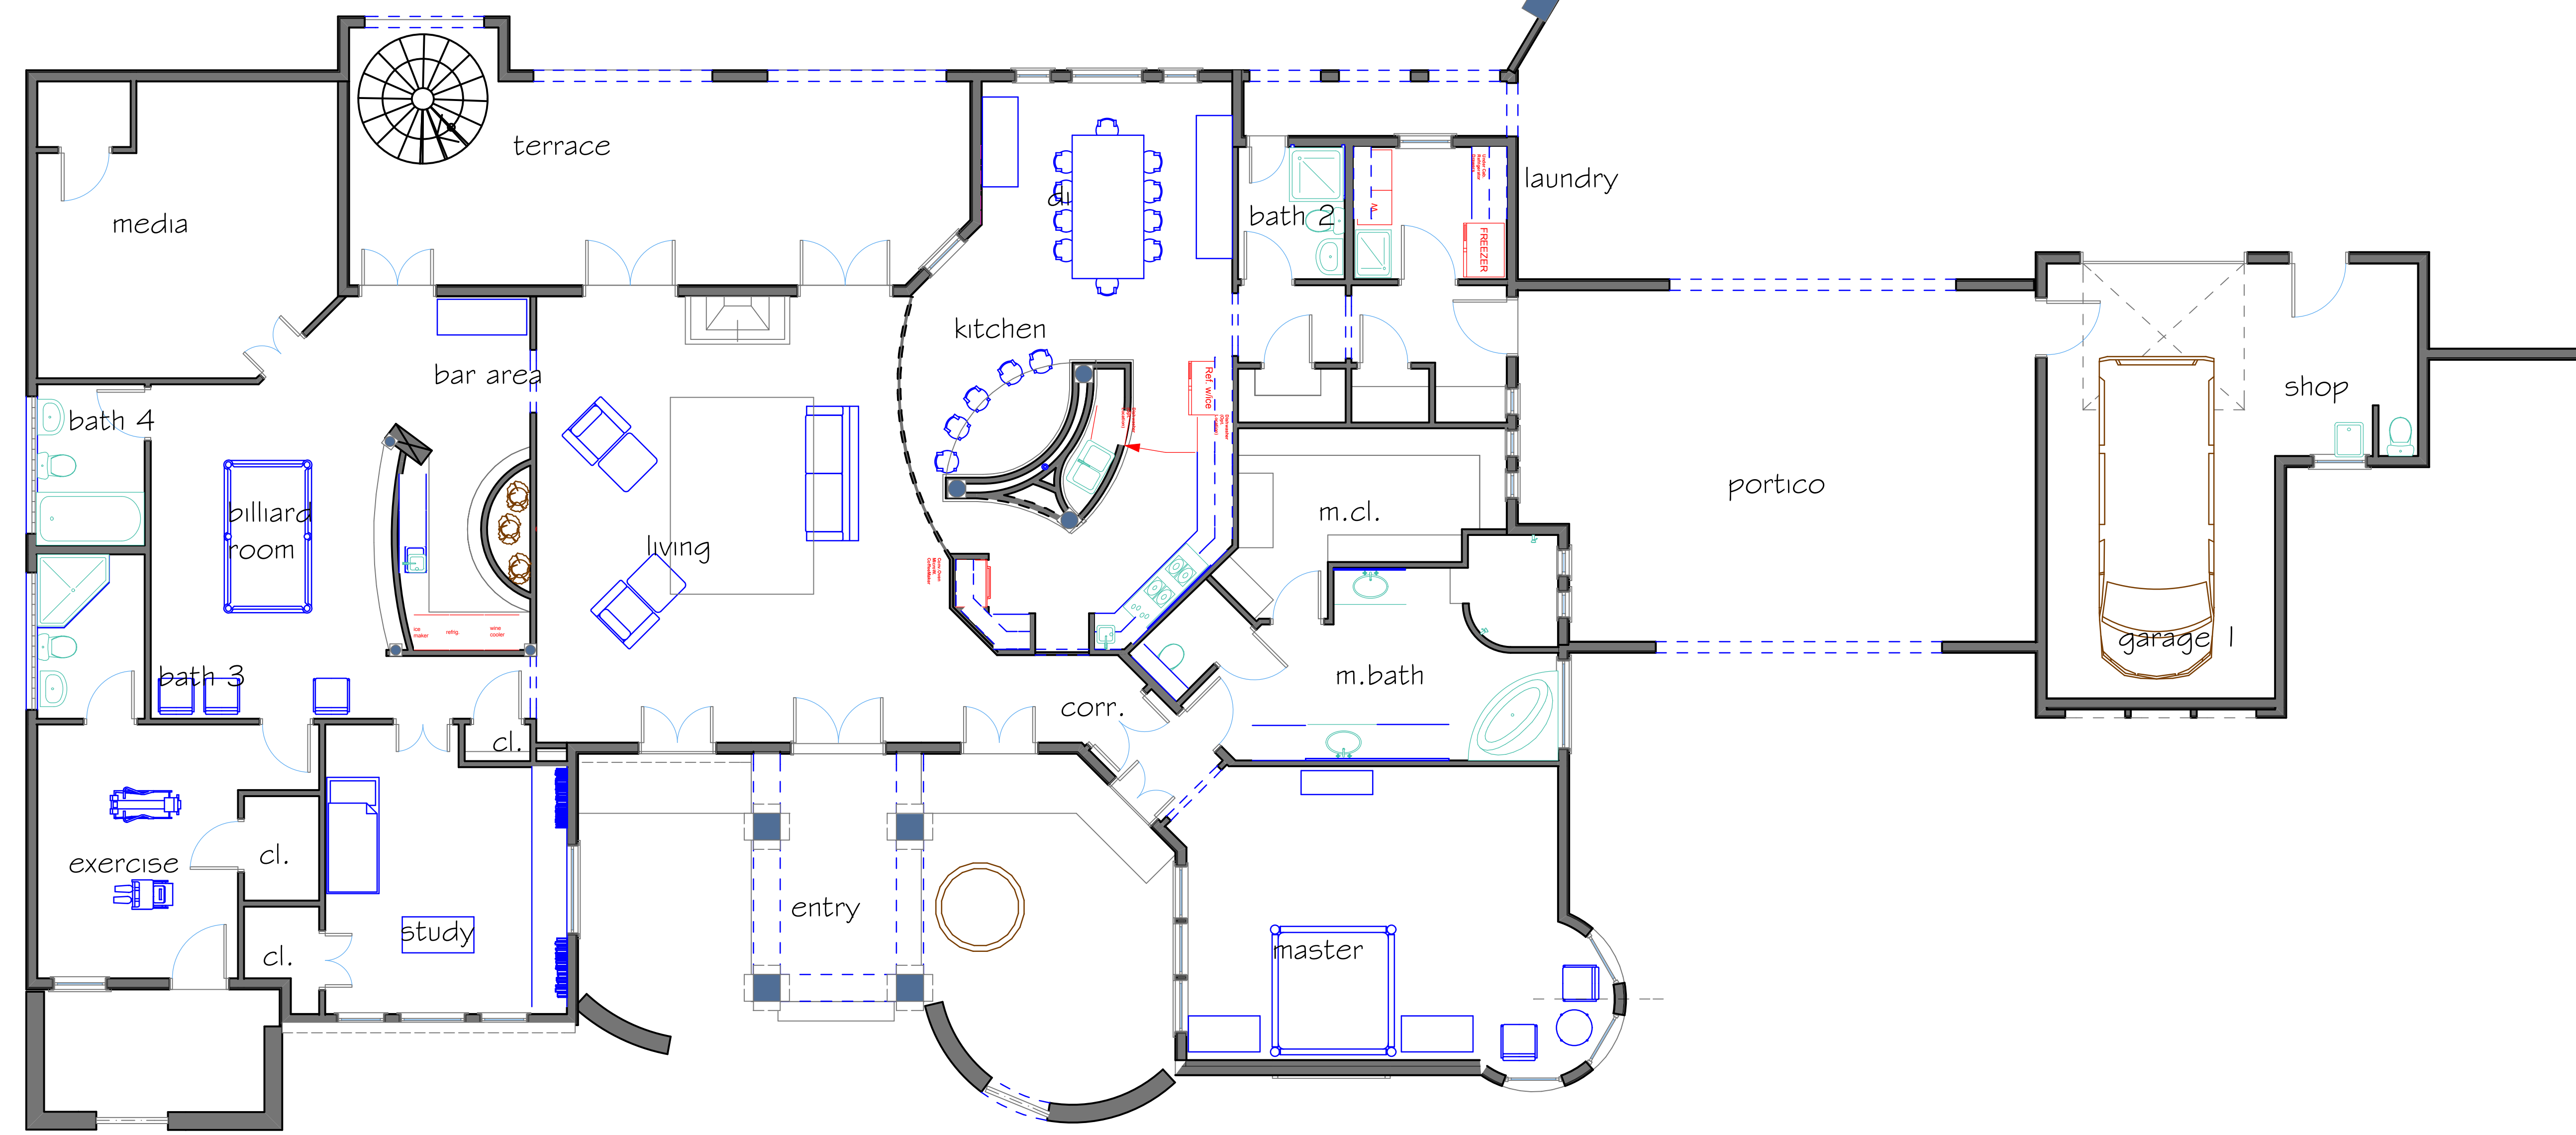

1. Site Plan 1/32" = 1'-0"

garage 2

1. First Floor 3/16" = 1'-0"

18 Panorama Trail
Trophy Club, TX 76262
817-491-0755 (Office)
817-909-1133 (Cell)
www.SpectrumHouseDesigns.com

Tuscan House
1 story
3,623 s.f.

Client: _____
 Project Name: _____
 Project #: _____
 Address: _____
 Address: _____
 Date of Issue: _____
 Drawing Name: _____
 Drawing Scale: _____
 Drawing Number: _____